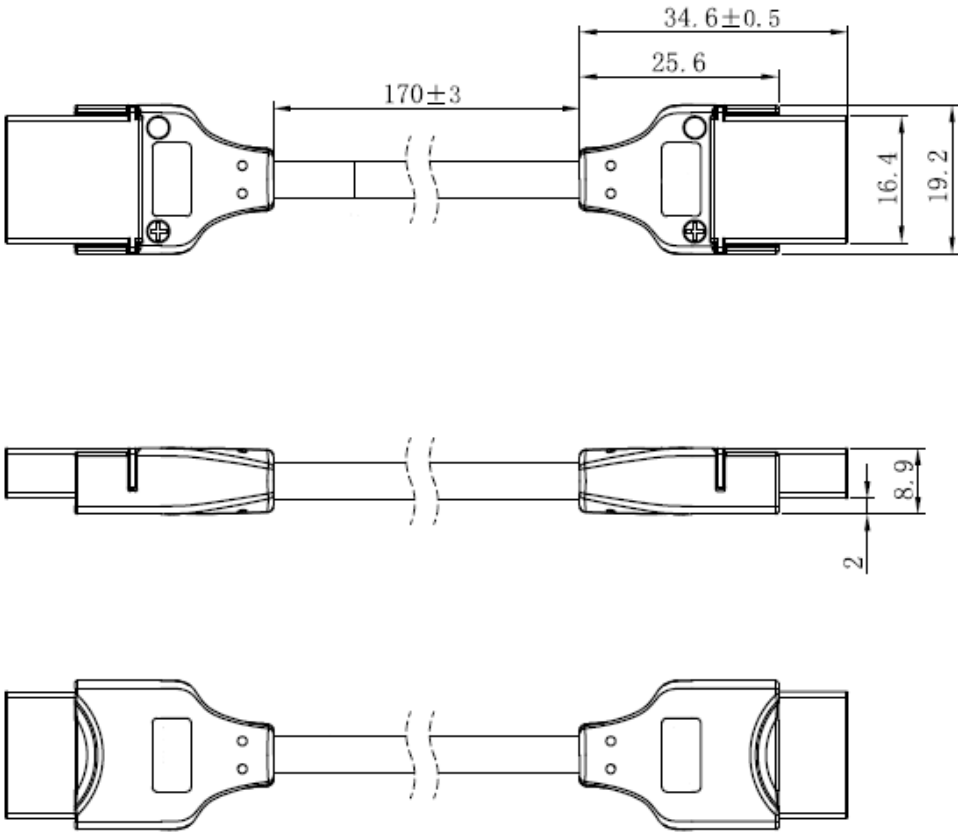

Connectors for Aspöck LumEU Aqua Slim Superior Free Cut

ARTICLE NUMBER

Rigid Connector /Bump to Bump Connector	15-5281-247
Flexible Connector	15-5281-257
Feeding Connector	15-5281-267
Connector Cap	15-5341-507

PRODUCT FEATURES

- Cap Material: Polycarbonate
- Applications for Aspöck LumEU Aqua Slim Superior FREE-CUT
- Quick Connecting

TECHNICAL DATA

Rated Current	6 A
Rated Voltage	12 V / 24 V
Working Temperature	-20 °C ~ 80 °C
Temperature Resistance	80 °C
Wire Size	AWG 20

PRODUCT DRAWING

Rigid Connector / Bump to Bump Connector

Flexible Connector

Feeding Connector

Connector Cap

Typing and printing errors reserved.