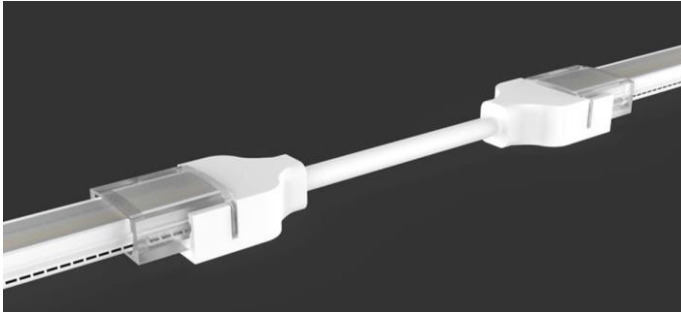

Connectors for Aspöck LumEU Aqua Slim Superior Free Cut

ARTICLE NUMBER

Rigid Connector /Bump to Bump Connector	15-5281-247
Flexible Connector	15-5281-257
Feeding Connector	15-5281-267
Connector Cap	15-5341-507

PRODUCT FEATURES

- Cap Material: Polycarbonate
- Applications for Aspöck LumEU Aqua Slim Superior FREE-CUT
- Quick Connecting

TECHNICAL DATA

Rated Current	6 A
Rated Voltage	12 V / 24 V
Working Temperature	-20 °C ~ 80 °C
Temperature Resistance	80 °C
Wire Size	AWG 20

PRODUCT DRAWING

Rigid Connector / Bump to Bump Connector

Flexible Connector

Feeding Connector

Connector Cap

Typing and printing errors reserved.