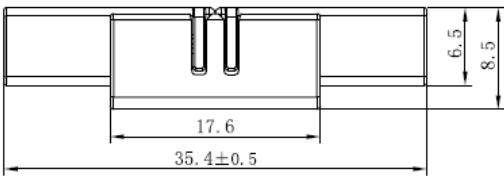

PRODUCT FEATURES

- Cap Material: Polycarbonate
- Applications for Aspöck LumEU Aqua Slim Superior FREE-CUT
- Quick Connecting

TECHNICAL DATA

Rated Current	6 A
Rated Voltage	12 V / 24 V
Working Temperature	-20 °C ~ 80 °C
Temperature Resistance	80 °C
Wire Size	AWG 20

PRODUCT DRAWING

Rigid Connector / Bump to Bump Connector

Flexible Connector

Feeding Connector

Connector Cap

Typing and printing errors reserved.