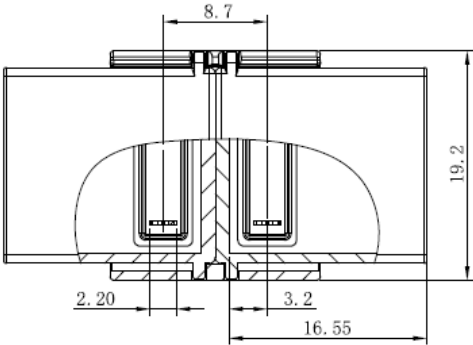

PRODUCT FEATURES

- Cap Material: Polycarbonate
- Applications for Aspöck LumEU Aqua Slim Superior FREE-CUT
- Quick Connecting

TECHNICAL DATA

Rated Current	6 A
Rated Voltage	12 V / 24 V
Working Temperature	-20 °C ~ 80 °C
Temperature Resistance	80 °C
Wire Size	AWG 20

PRODUCT DRAWING

Rigid Connector / Bump to Bump Connector

Flexible Connector

Feeding Connector

Connector Cap

Typing and printing errors reserved.