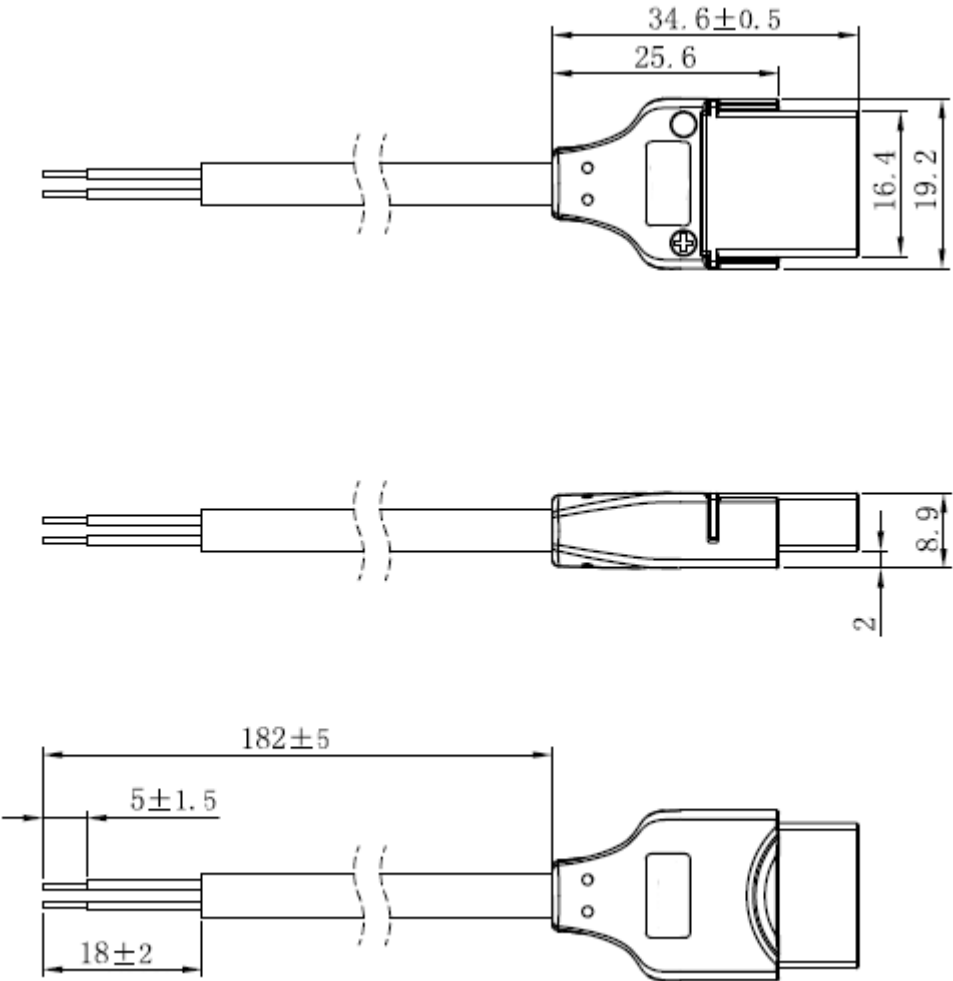

PRODUCT FEATURES

- Cap Material: Polycarbonate
- Applications for Aspöck LumEU Aqua Slim Superior FREE-CUT
- Quick Connecting

TECHNICAL DATA

Rated Current	6 A
Rated Voltage	12 V / 24 V
Working Temperature	-20 °C ~ 80 °C
Temperature Resistance	80 °C
Wire Size	AWG 20

PRODUCT DRAWING

Rigid Connector / Bump to Bump Connector

Flexible Connector

Feeding Connector

Connector Cap

Typing and printing errors reserved.