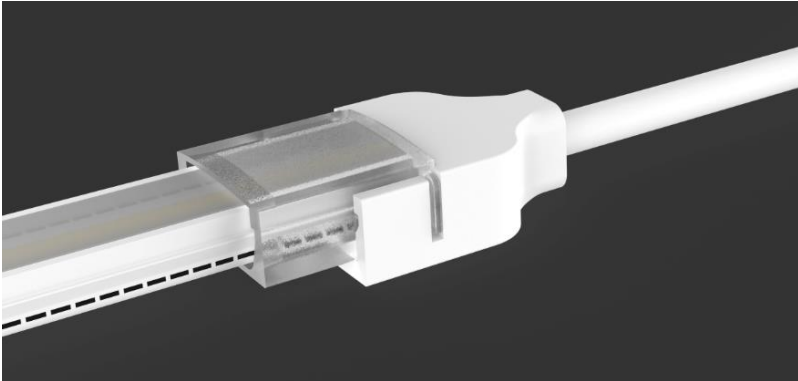

Connectors for Aspöck LumEU Aqua Slim Superior Free Cut

ARTICLE NUMBER

Rigid Connector /Bump to Bump Connector	15-5281-247
Flexible Connector	15-5281-257
Feeding Connector	15-5281-267
Connector Cap	15-5341-507

PRODUCT FEATURES

- Cap Material: Polycarbonate
- Applications for Aspöck LumEU Aqua Slim Superior FREE-CUT
- Quick Connecting

TECHNICAL DATA

Rated Current	6 A
Rated Voltage	12 V / 24 V
Working Temperature	-20 °C ~ 80 °C
Temperature Resistance	80 °C
Wire Size	AWG 20

PRODUCT DRAWING

Rigid Connector / Bump to Bump Connector

Flexible Connector

Feeding Connector

Connector Cap

Typing and printing errors reserved.