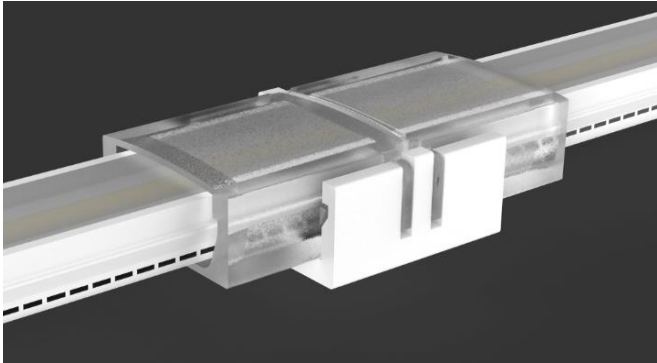

Connectors for Aspöck LumEU Aqua Slim Superior Free Cut

ARTICLE NUMBER

Rigid Connector /Bump to Bump Connector	15-5281-247
Flexible Connector	15-5281-257
Feeding Connector	15-5281-267
Connector Cap	15-5341-507

PRODUCT FEATURES

- Cap Material: Polycarbonate
- Applications for Aspöck LumEU Aqua Slim Superior FREE-CUT
- Quick Connecting

TECHNICAL DATA

Rated Current	6 A
Rated Voltage	12 V / 24 V
Working Temperature	-20 °C ~ 80 °C
Temperature Resistance	80 °C
Wire Size	AWG 20

PRODUCT DRAWING

Rigid Connector / Bump to Bump Connector

Flexible Connector

Feeding Connector

Connector Cap

Typing and printing errors reserved.